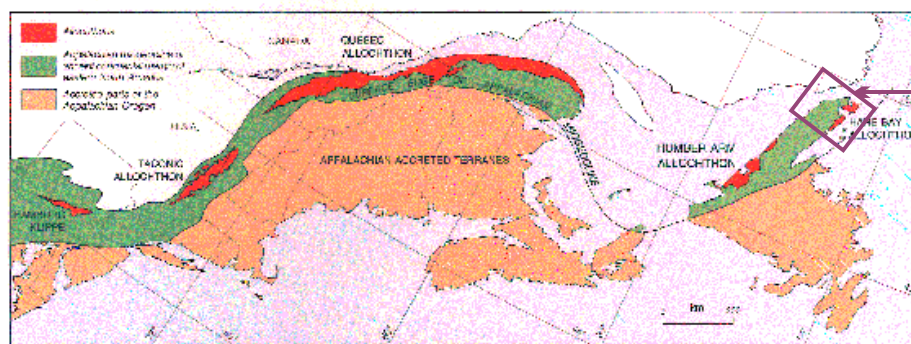

ORDOVICIAN AND CAMBRIAN SHELF CARBONATES

95-11

MAP 1495A
 GEOLOGY
STRAIT OF BELLE ISLE AREA
 NORTHWESTERN INSULAR NEWFOUNDLAND,
 SOUTHERN LABRADOR AND ADJACENT QUEBEC

GSC MAP 1495A

Map Area

SEISMIC AND GRAVITY DATA AVAILABLE